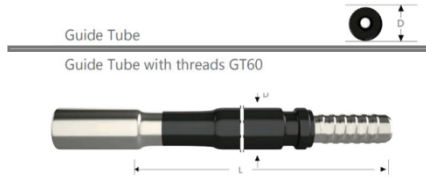

T51(2")

Thread

	Dimensions L			Dimensions D		Part NO.
	mm	ft	in	mm	in	
Guide Tube with threads T51	1525	5	-	76	3	2276T51MF15
	1830	6	-	76	3	2276T51MF18
	3660	12	-	76	3	2276T51MF36
	3660	12	-	87	3 1/2	2276T51MF36

	Dimensions L			Dimensions D		Part NO.
	mm	ft	in	mm	in	
Drill Tube with threads T51	1525	5	-	76	3	2476T51MF15
	1830	6	-	76	3	2476T51MF18

GUIDE TUBE

ST58(2 1/4")

Thread

Dimensions L			Dimensions D		Part NO.
mm	ft	in	mm	in	
1525	5	-	76	3	2476ST58MF15
1830	6	-	76	3	2476ST58MF18

GT60(2 3/5")

Thread

Dimensions L			Dimensions D		Part NO.
mm	ft	in	mm	in	
3660	12	-	87	3 1/2	2287T60MF36
4270	14	-	87	3 1/2	2287T60MF42
6095	20	-	87	3 1/2	2287T60MF60

Dimensions L			Dimensions D		Part NO.
mm	ft	in	mm	in	
3660	12	-	87	3 1/2	2487T60MF36
4270	14	-	87	3 1/2	2487T60MF42