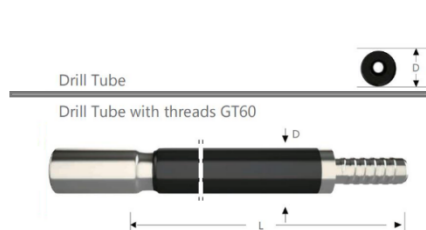

T51(2")

Thread

	Dimensions L			Dimensions D		Part NO.
	mm	ft	in	mm	in	
Guide Tube with threads T51	1525	5	-	76	3	2276T51MF15
	1830	6	-	76	3	2276T51MF18
	3660	12	-	76	3	2276T51MF36
	3660	12	-	87	3 1/2	2276T51MF36

	Dimensions L			Dimensions D		Part NO.
	mm	ft	in	mm	in	
Drill Tube with threads T51	1525	5	-	76	3	2476T51MF15
	1830	6	-	76	3	2476T51MF18

GUIDE TUBE

ST58(2 1/4")

Thread

Dimensions L			Dimensions D		Part NO.
mm	ft	in	mm	in	
1525	5	-	76	3	2476ST58MF15
1830	6	-	76	3	2476ST58MF18

GT60(2 3/5")

Thread

Dimensions L			Dimensions D		Part NO.
mm	ft	in	mm	in	
3660	12	-	87	3 1/2	2287T60MF36
4270	14	-	87	3 1/2	2287T60MF42
6095	20	-	87	3 1/2	2287T60MF60

Dimensions L			Dimensions D		Part NO.
mm	ft	in	mm	in	
3660	12	-	87	3 1/2	2487T60MF36
4270	14	-	87	3 1/2	2487T60MF42