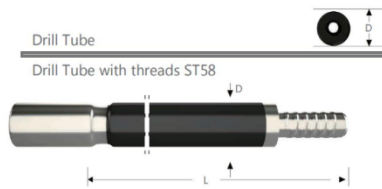

	Dimensions L			Dimensions D		Part NO.
	mm	ft	in	mm	in	
Drill Tube						
Drill Tube with threads T45	1525	5	-	64	2 1/2	2464T45MF1 5
	1830	6	-	64	2 1/2	2464T45MF1 8

T38(1 1/2")

GUIDETUBE

Thread

	Dimensions L			Dimensions D		Part NO.
	mm	ft	in	mm	in	
Guide Tube with threads T38	1220	4	-	56	2 1/8	2256T38MF12
	1525	5	-	56	2 1/8	2256T38MF15
	1830	6	-	56	2 1/8	2256T38MF18
	3050	10	-	56	2 1/8	2256T38MF30
	3660	12	-	56	2 1/8	2256T38MF36

T51(2")

Thread

	Dimensions L			Dimensions D		Part NO.
	mm	ft	in	mm	in	
Guide Tube with threads T51	1525	5	-	76	3	2276T51MF15
	1830	6	-	76	3	2276T51MF18
	3660	12	-	76	3	2276T51MF36
	3660	12	-	87	3 1/2	2276T51MF36

	Dimensions L			Dimensions D		Part NO.
	mm	ft	in	mm	in	
Drill Tube with threads T51	1525	5	-	76	3	2476T51MF15
	1830	6	-	76	3	2476T51MF18

GUIDE TUBE

ST58(2 1/4")

Thread

Dimensions L			Dimensions D		Part NO.
mm	ft	in	mm	in	
1525	5	-	76	3	2476ST58MF15
1830	6	-	76	3	2476ST58MF18